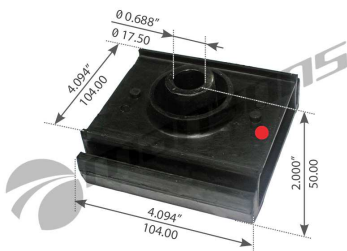

© 2016 by Automann, Inc.

© 2016 by Automann, Inc.

BASE DE MOTOR INTERNATIONAL NAVISTAR,
FORD....

BASE DE MOTOR MACK (REDONDA) 3.1/4In X
1.3/4In X 3/4In..