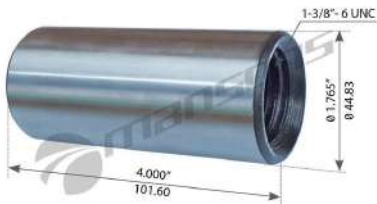

BOCIN DE PAQUETE ROSCABLE INTERNATIONAL NAVISTAR 4In X 1 3/8In x 1.765In..

BOCIN DE PAQUETE SUSPENSION KENWORTH MODERNO AG130 SUSPENSION AIRE, C500B/..